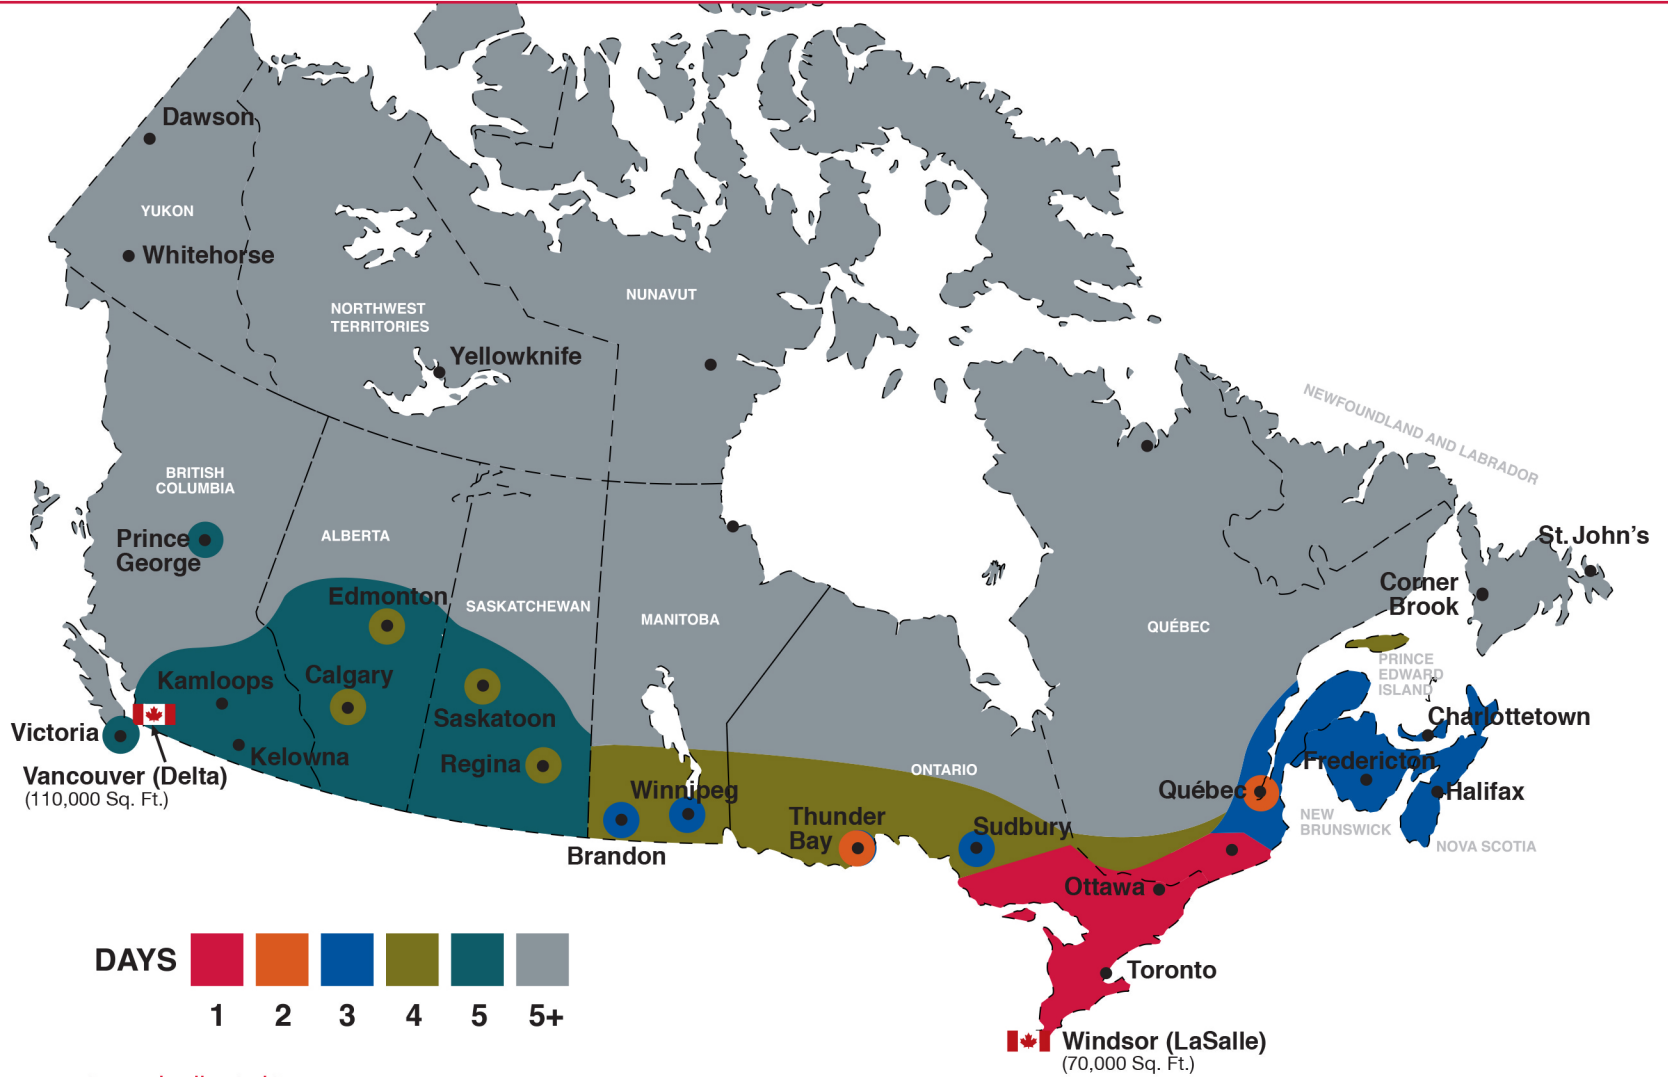

Transit Times via LTL from eastern Canada

Questions or comments may be directed to:

EMAIL info@farrowlogistics.com

PHONE 1.844.532.7769

▶ To find out more, contact your Farrow representative or visit farrow.com/simplifycrossborder